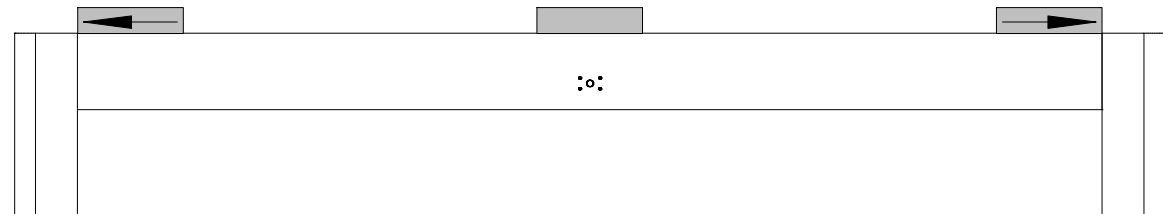

Body Scaper
Roof Mount Plate

Center

Standard Roof Mount Plate

Header

Rear End Gussets

Bottom
Sill