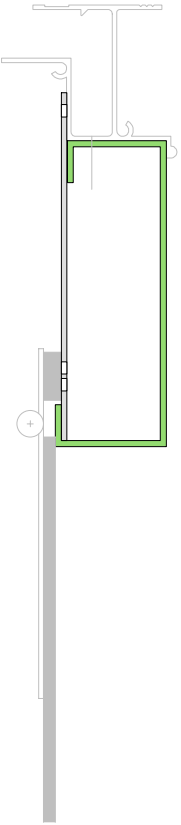

Body Scaper
Roof Mount Plate

Center

Standard Roof Mount Plate

Header

Rear End Gussets

Bottom
Sill